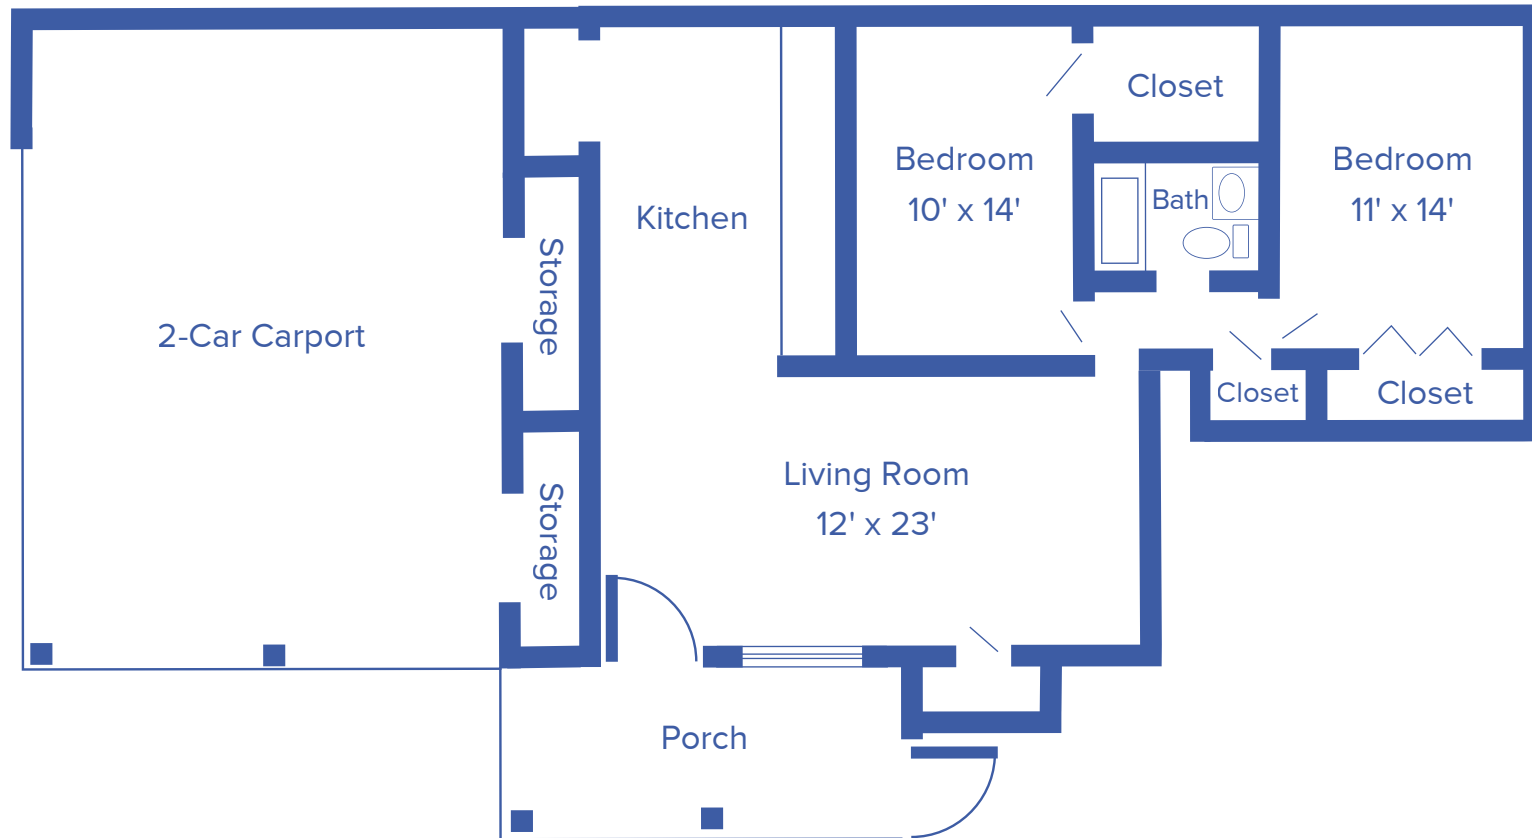

TWO-BEDROOM COTTAGE

1,092 SQUARE FEET

Floor plans may vary slightly and are not to scale.

1200 HOMELIFE PLZ, ROLLA, MO • WWW.ROLLAPRESBYTERIANMANOR.ORG