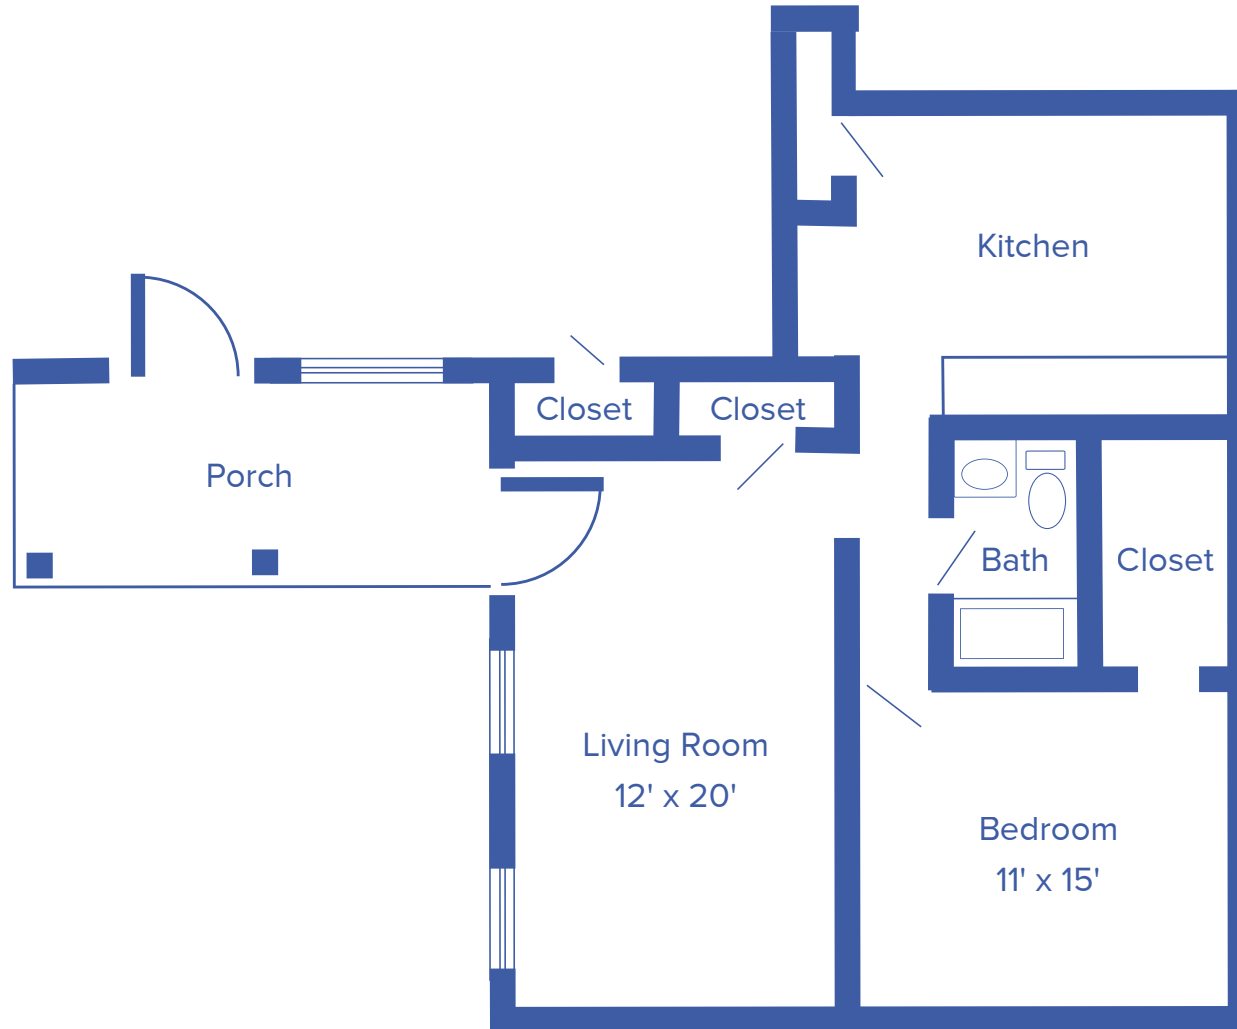

# ONE-BEDROOM COTTAGE

802 SQUARE FEET

Floor plans may vary slightly and are not to scale.

1200 HOMELIFE PLZ, ROLLA, MO • [WWW.ROLLAPRESBYTERIANMANOR.ORG](http://WWW.ROLLAPRESBYTERIANMANOR.ORG)